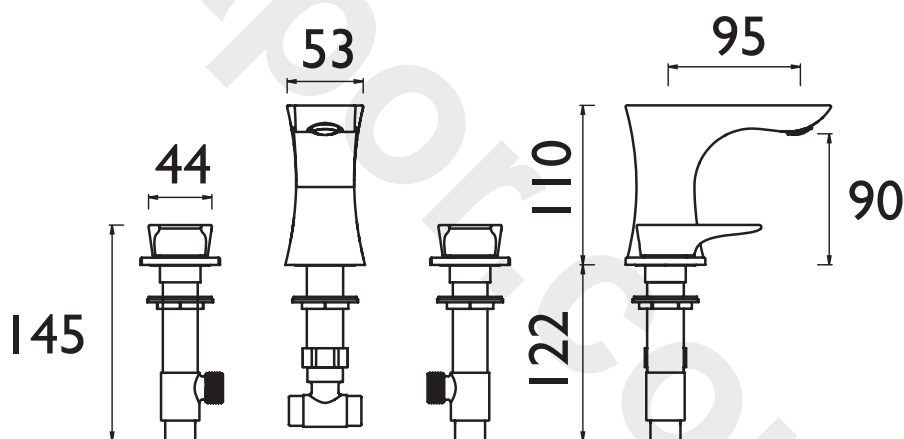

### Specification

Style:	Contemporary
Product Type:	Bathroom Tap
Finish/Colour:	Chrome
Main Construction Material:	Brass
Mount Type:	Deck Mounted
Handle Type:	Lever
Connection Inlet:	1/2" BSP Inlet Connection
Number of Tap Holes Required:	3
Valve/Cartridge Type:	1/4 Turn 1/2" CD Valves
Plumbing System Suitability	Balanced
Working Pressure Range:	Min 0.2 Bar, Max 5.0 Bar
Maximum Hot Water Temperature: °c	65
Maximum Dynamic Pressure: (bar)	5
Maximum Static Pressure: (bar)	10
Flow Type:	Single
Flow Rate: (l/min @ 3 bar)	36.7
Connection Outlet:	N/A
Isolation Included:	No

### Dimensions (measurements in mm)